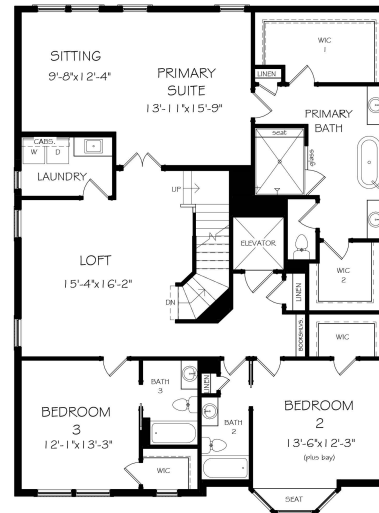

ESTATE HOME: THE FORDHAM

4,868 SQ. FT. INCL. 362 SQ. FT. SKY TERRACE - 5 BD | 5.5 BA

FIRST FLOOR

SECOND FLOOR

SKY LEVEL

LAUREL VIEW
 3710 MATHIS AIRPORT PKWY
 SUWANEE, GA 30024
 678-434-9767
 JWCLAURELVIEW.COM