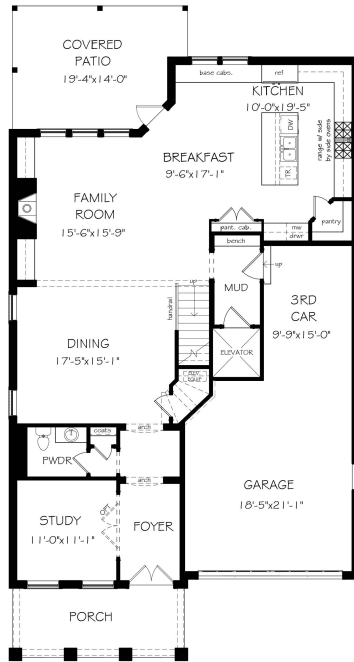

ESTATE HOME: THE FORDHAM

4,868 SQ. FT. INCL. 362 SQ. FT. SKY TERRACE - 5 BD | 5.5 BA

FIRST FLOOR

SECOND FLOOR

SKY LEVEL

LAUREL VIEW
 3710 MATHIS AIRPORT PKWY
 SUWANEE, GA 30024
 678-434-9767
 JWCLAURELVIEW.COM