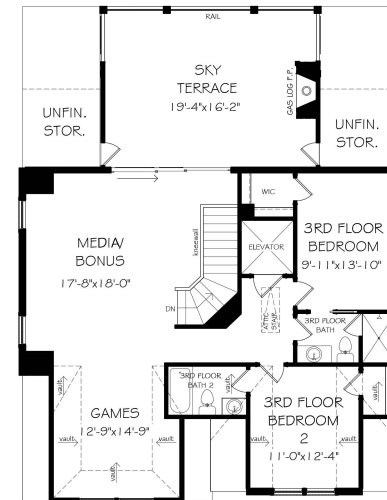

ESTATE HOME: THE FORDHAM

4,868 SQ. FT. INCL. 362 SQ. FT. SKY TERRACE - 5 BD | 5.5 BA

FIRST FLOOR

SECOND FLOOR

SKY LEVEL

LAUREL VIEW
 3710 MATHIS AIRPORT PKWY
 SUWANEE, GA 30024
 678-434-9767
 JWCLAURELVIEW.COM